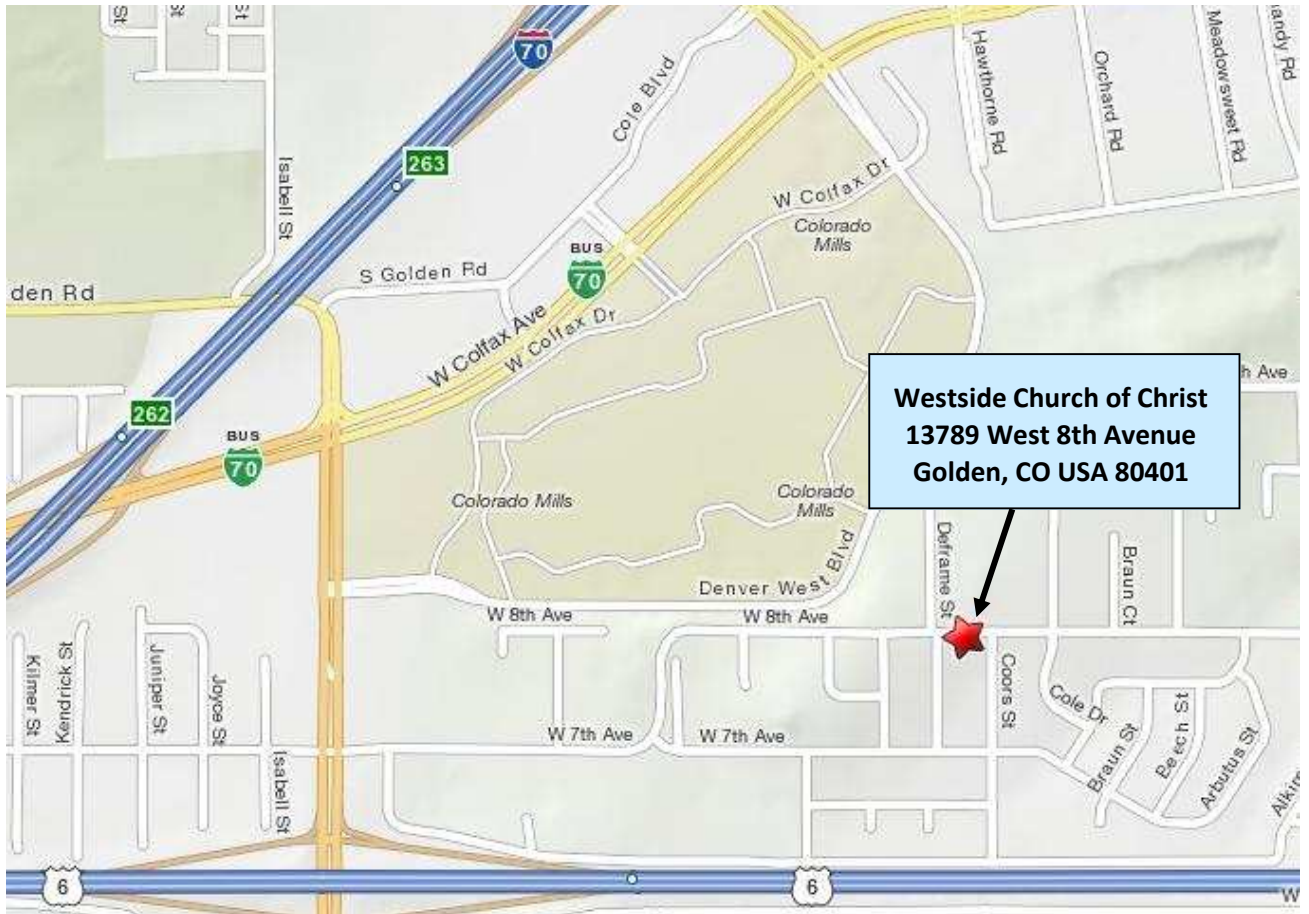

Westside Church of Christ

Welcome!

Our building is located just off of I-70 in Golden, Colorado.

From I-70, exit Colfax Ave (exit 262) and travel east to Indiana St. (Colorado Mills Blvd). Turn right (south) on Indiana to the 2nd light (7th Ave.) and turn left (east). Follow 7th Ave, which turns into 8th Ave, to top of hill. Building is on the left.